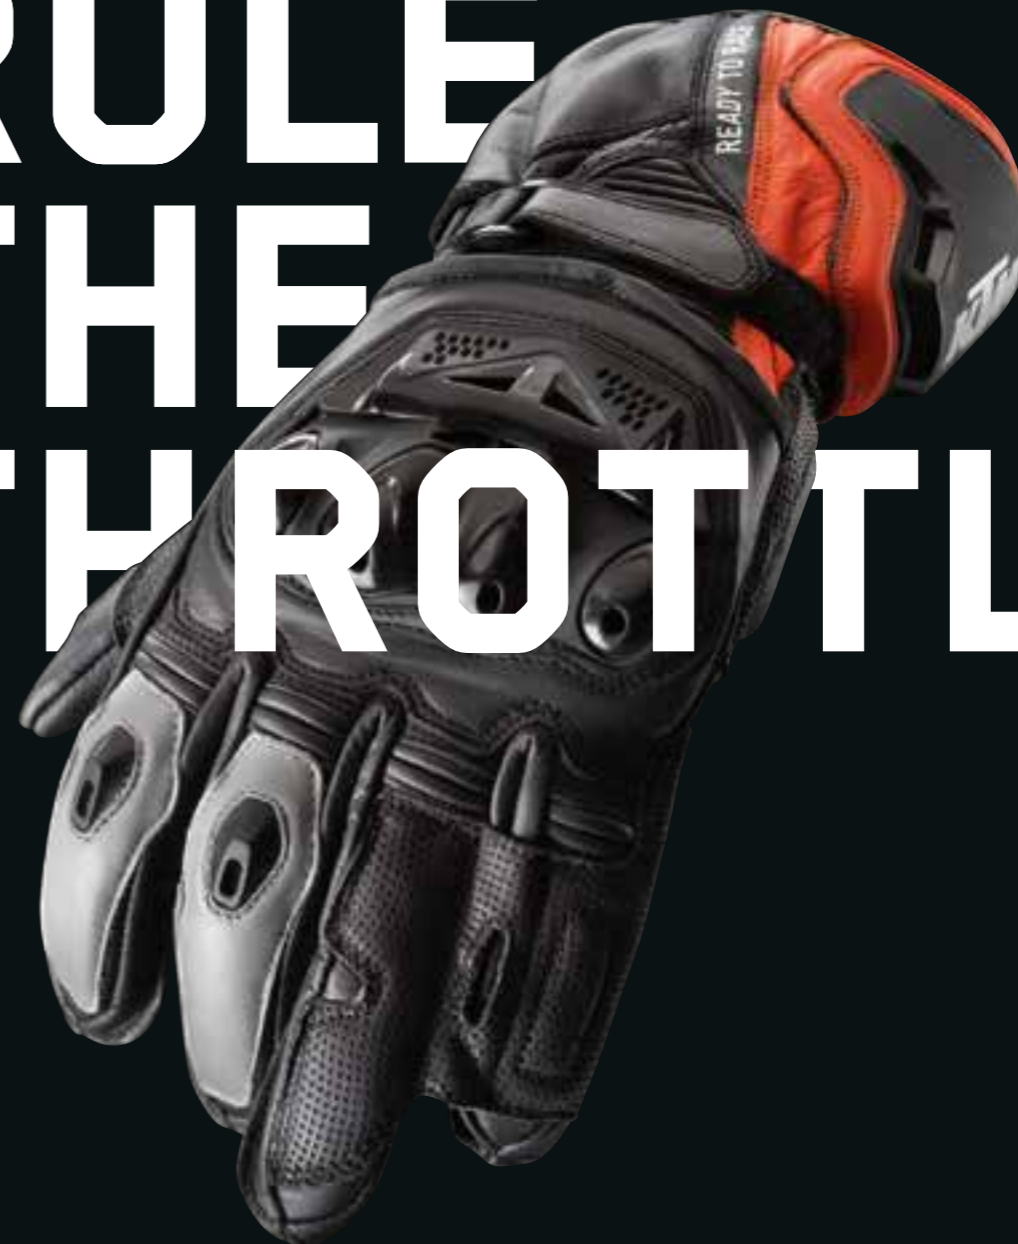

(S/48) 3PW200007802 (XL/54) 3PW200007805
(M/50) 3PW200007803 (XXL/56) 3PW200007806
(L/52) 3PW200007804 (XXXL/58) 3PW200007807

BACK

RULE THE THROTTLE

RSX GLOVES

For the track day enthusiast or aggressive street rider looking for the highest levels of performance and protection, gloves are a significant priority. Thanks to a kangaroo leather construction, hardwearing protectors on crash impact points and a patented third and fourth finger bridge system, the RSX GLOVES are the perfect choice.