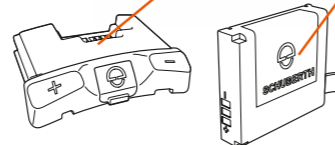

VISOR CLEAR

(53-59) 3PW1819500/01
(60-65) 3PW1819500/02

VISOR LIGHT SMOKE

(53-59) 3PW1819500/05
(60-65) 3PW1819500/06

VISOR DARK SMOKE

(53-59) 3PW1819500/03
(60-65) 3PW1819500/04

ANTI FOG INSERT

(53-59) 3PW1819500/08
(60-65) 3PW1819500/09

CHEEK PADS

(XS/53) 3PW1819500/21 (L/59) 3PW1819500/24
(S/55) 3PW1819500/22 (XL/61) 3PW1819500/25
(M/57) 3PW1819500/23 (XXL/63) 3PW1819500/26

HEAD PAD

NECK PAD

(53-59) 3PW1819500/31 (60-65) 3PW1819500/32

C4 HELMET SC1 COMMUNICATION SYSTEM

COMMUNICATING, SPEAKING ON THE PHONE, USING THE SATNAV, LISTENING TO MUSIC – COMMUNICATION IS NOW BECOMING VERY SIMPLE ON THE MOTORCYCLE AS WELL.

- › Controlled via the Smartphone App (for Android or iPhone)
- › Advanced Noise Control™ by SENA
- › Bluetooth 4.1
- › Voice commands
- › 4-way intercom
- › 9 hours talk time

(ONE SIZE) 3PW1819500/10

SPARE RECHARGABLE BATTERY SC1 SYSTEM
(ONE SIZE) 3PW1819500/50

BATTERY CHARGER SC1 SYSTEM
(ONE SIZE) 3PW1819500/51