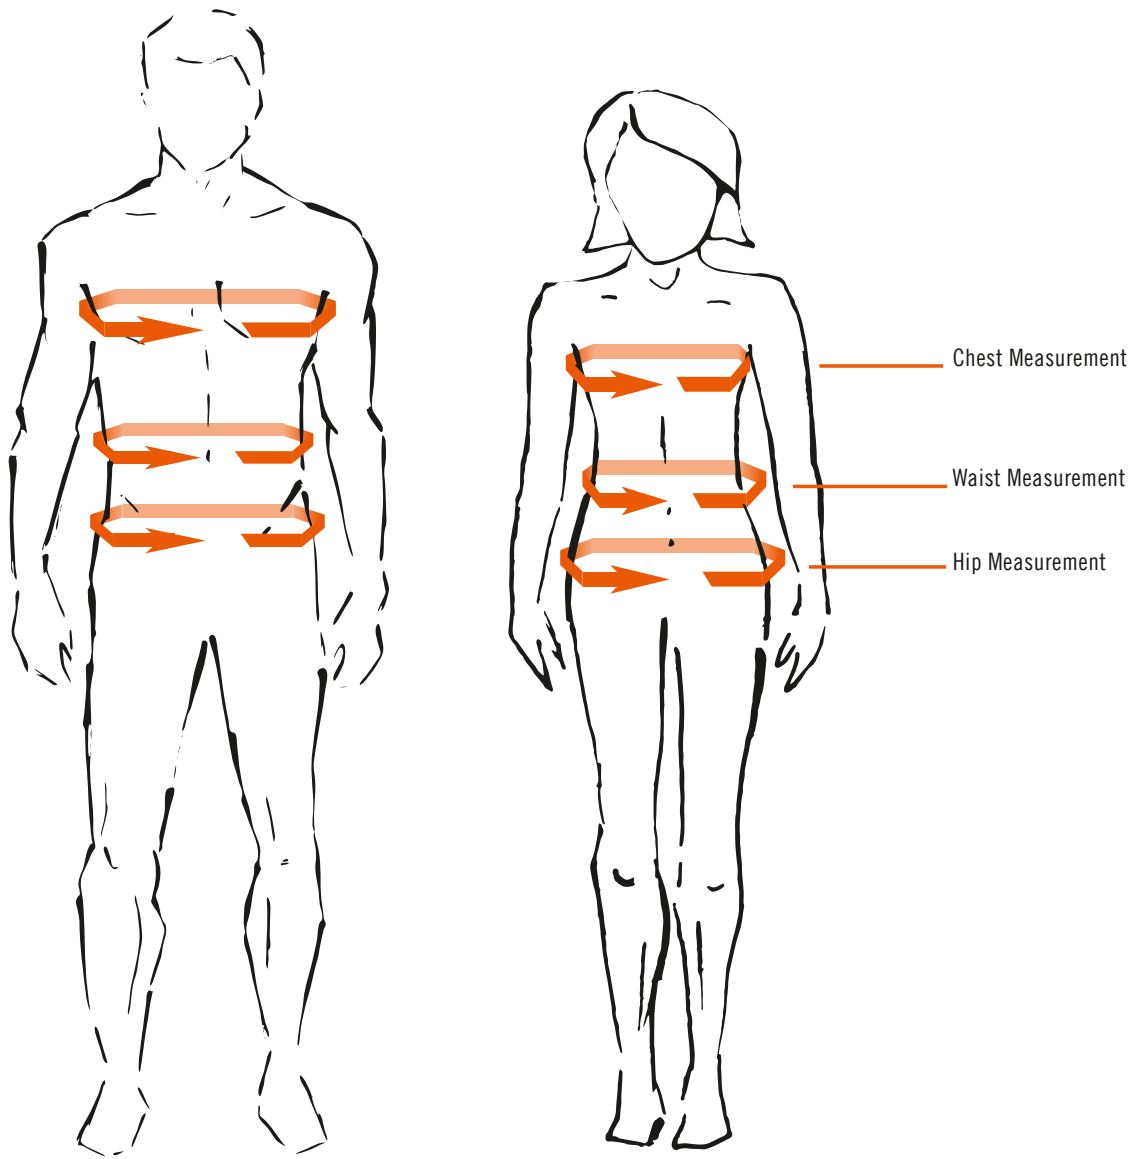

(S/M) 3PW200009302 (L/XL) 3PW200009303

DARE TO BE SEEN

RIDING VEST

Let's be honest – being visible to other road users is not a bad thing. This size-adjustable RIDING VEST features a stretch lining construction and secure harness design which supports airflow and prevents flapping at speed. Reflective strips increase visibility at night and low light conditions, while the KTM orange color boosts safety 24/7.