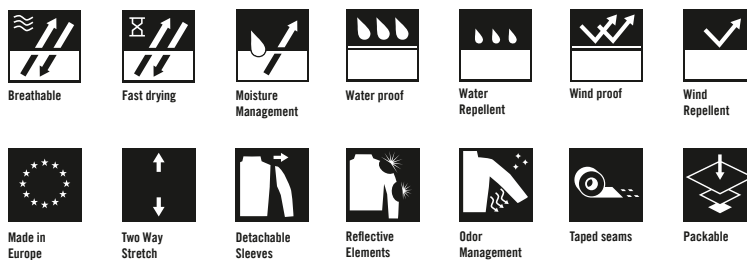

Dirirelease Cotton

- Removes perspiration fast
- Dries 4 x faster than cotton
- Odor prevention
- Patented permanent performance
- Won't shrink or lose shape

Polygiene®

- Wear More. Wash Less®
- Saves water, energy, time and money and improves the lifespan of a product
- Textiles stay odor free and fresh and can be used several times before washing

Technostretch

- High elasticity
- High thermal insulation
- Abrasion-resistant outer surface, soft on the inside
- Maximum wearing comfort
- Fast-drying

Dryfast

- Removes perspiration fast
- Odor prevention
- Fast-drying