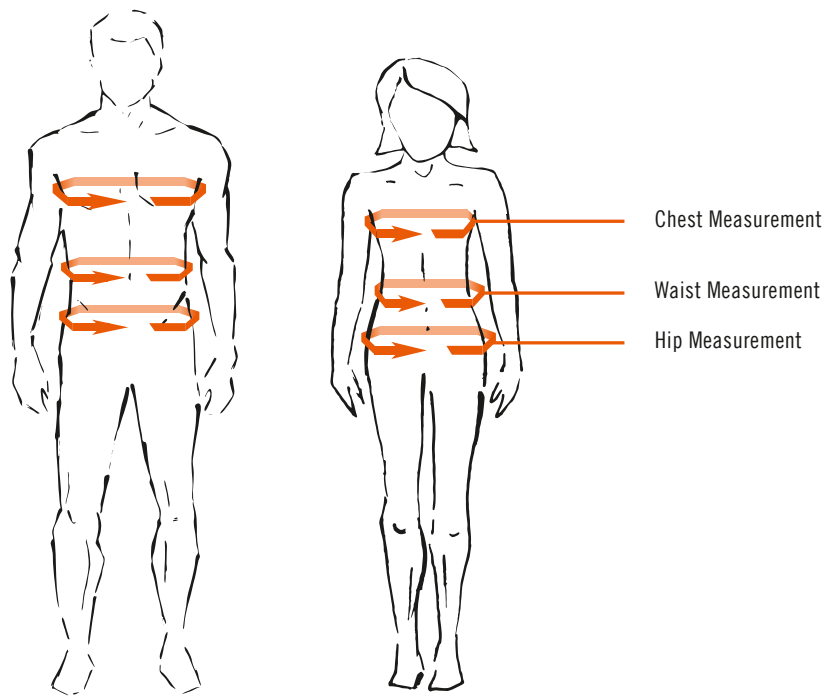

WOMEN BODY MEASUREMENTS (CM)					
SIZE	XS	S	M	L	XL
CHEST	82-86	86-90	90-95	95-106	106-112
WAIST	66-70	70-74	74-78	78-88	88-105
HIP	92,5-95,5	95,5-98,5	98,5-103	103-110	110-118

MEN BODY MEASUREMENTS / UNISEX (CM)								
SIZE	XXS	XS	S	M	L	XL	XXL	XXXL
CHEST	86-90	90-94	94-98	98-102	102-110	110-116	116-124	124-130
WAIST	72-76	80-84	84-88	88-92	92-98	98-104	104-108	108-114
HIP	88-92	92-96	96-100	100-104	104-110	110-115	115-120	120-126

EXPLANATION ICONS

To provide a clearer overview, pictograms denoting the item's most important features are used for certain products.